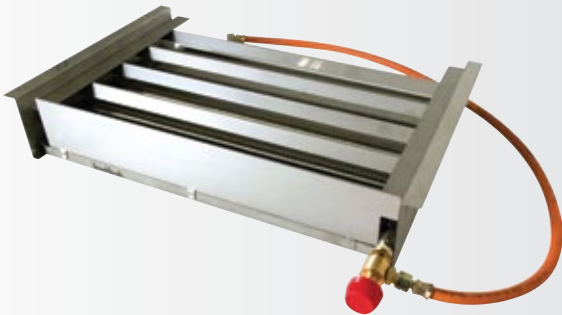

Gas Insert

Dimensions H 10cm x W 54cm x D 34cm
Weight Approx. 4 kg
Output 5.8 kW
Gas Type Propane/butane
Material Stainless steel
EAN Code 40 33886 90023 8 / GE 30