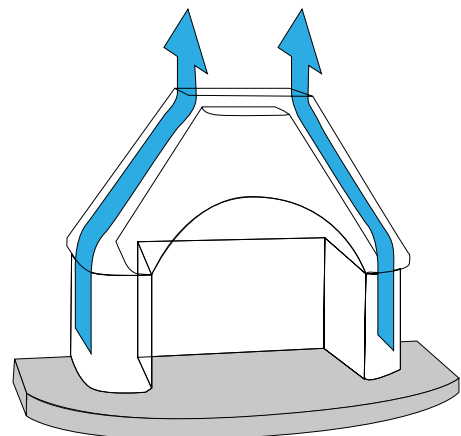

Twin skin design makes the exterior cool to the touch