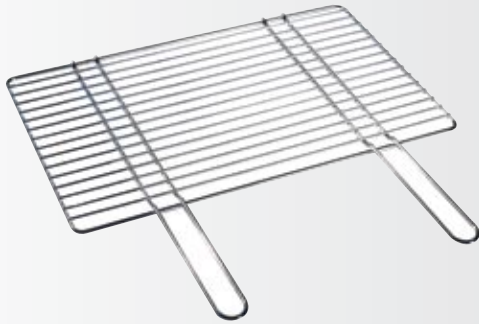

Grill Rack

Dimensions W 54cm x D 34cm
Weight Approx. 1.5 kg
Material Chrome plated
EAN Code 40 33886 90003 0